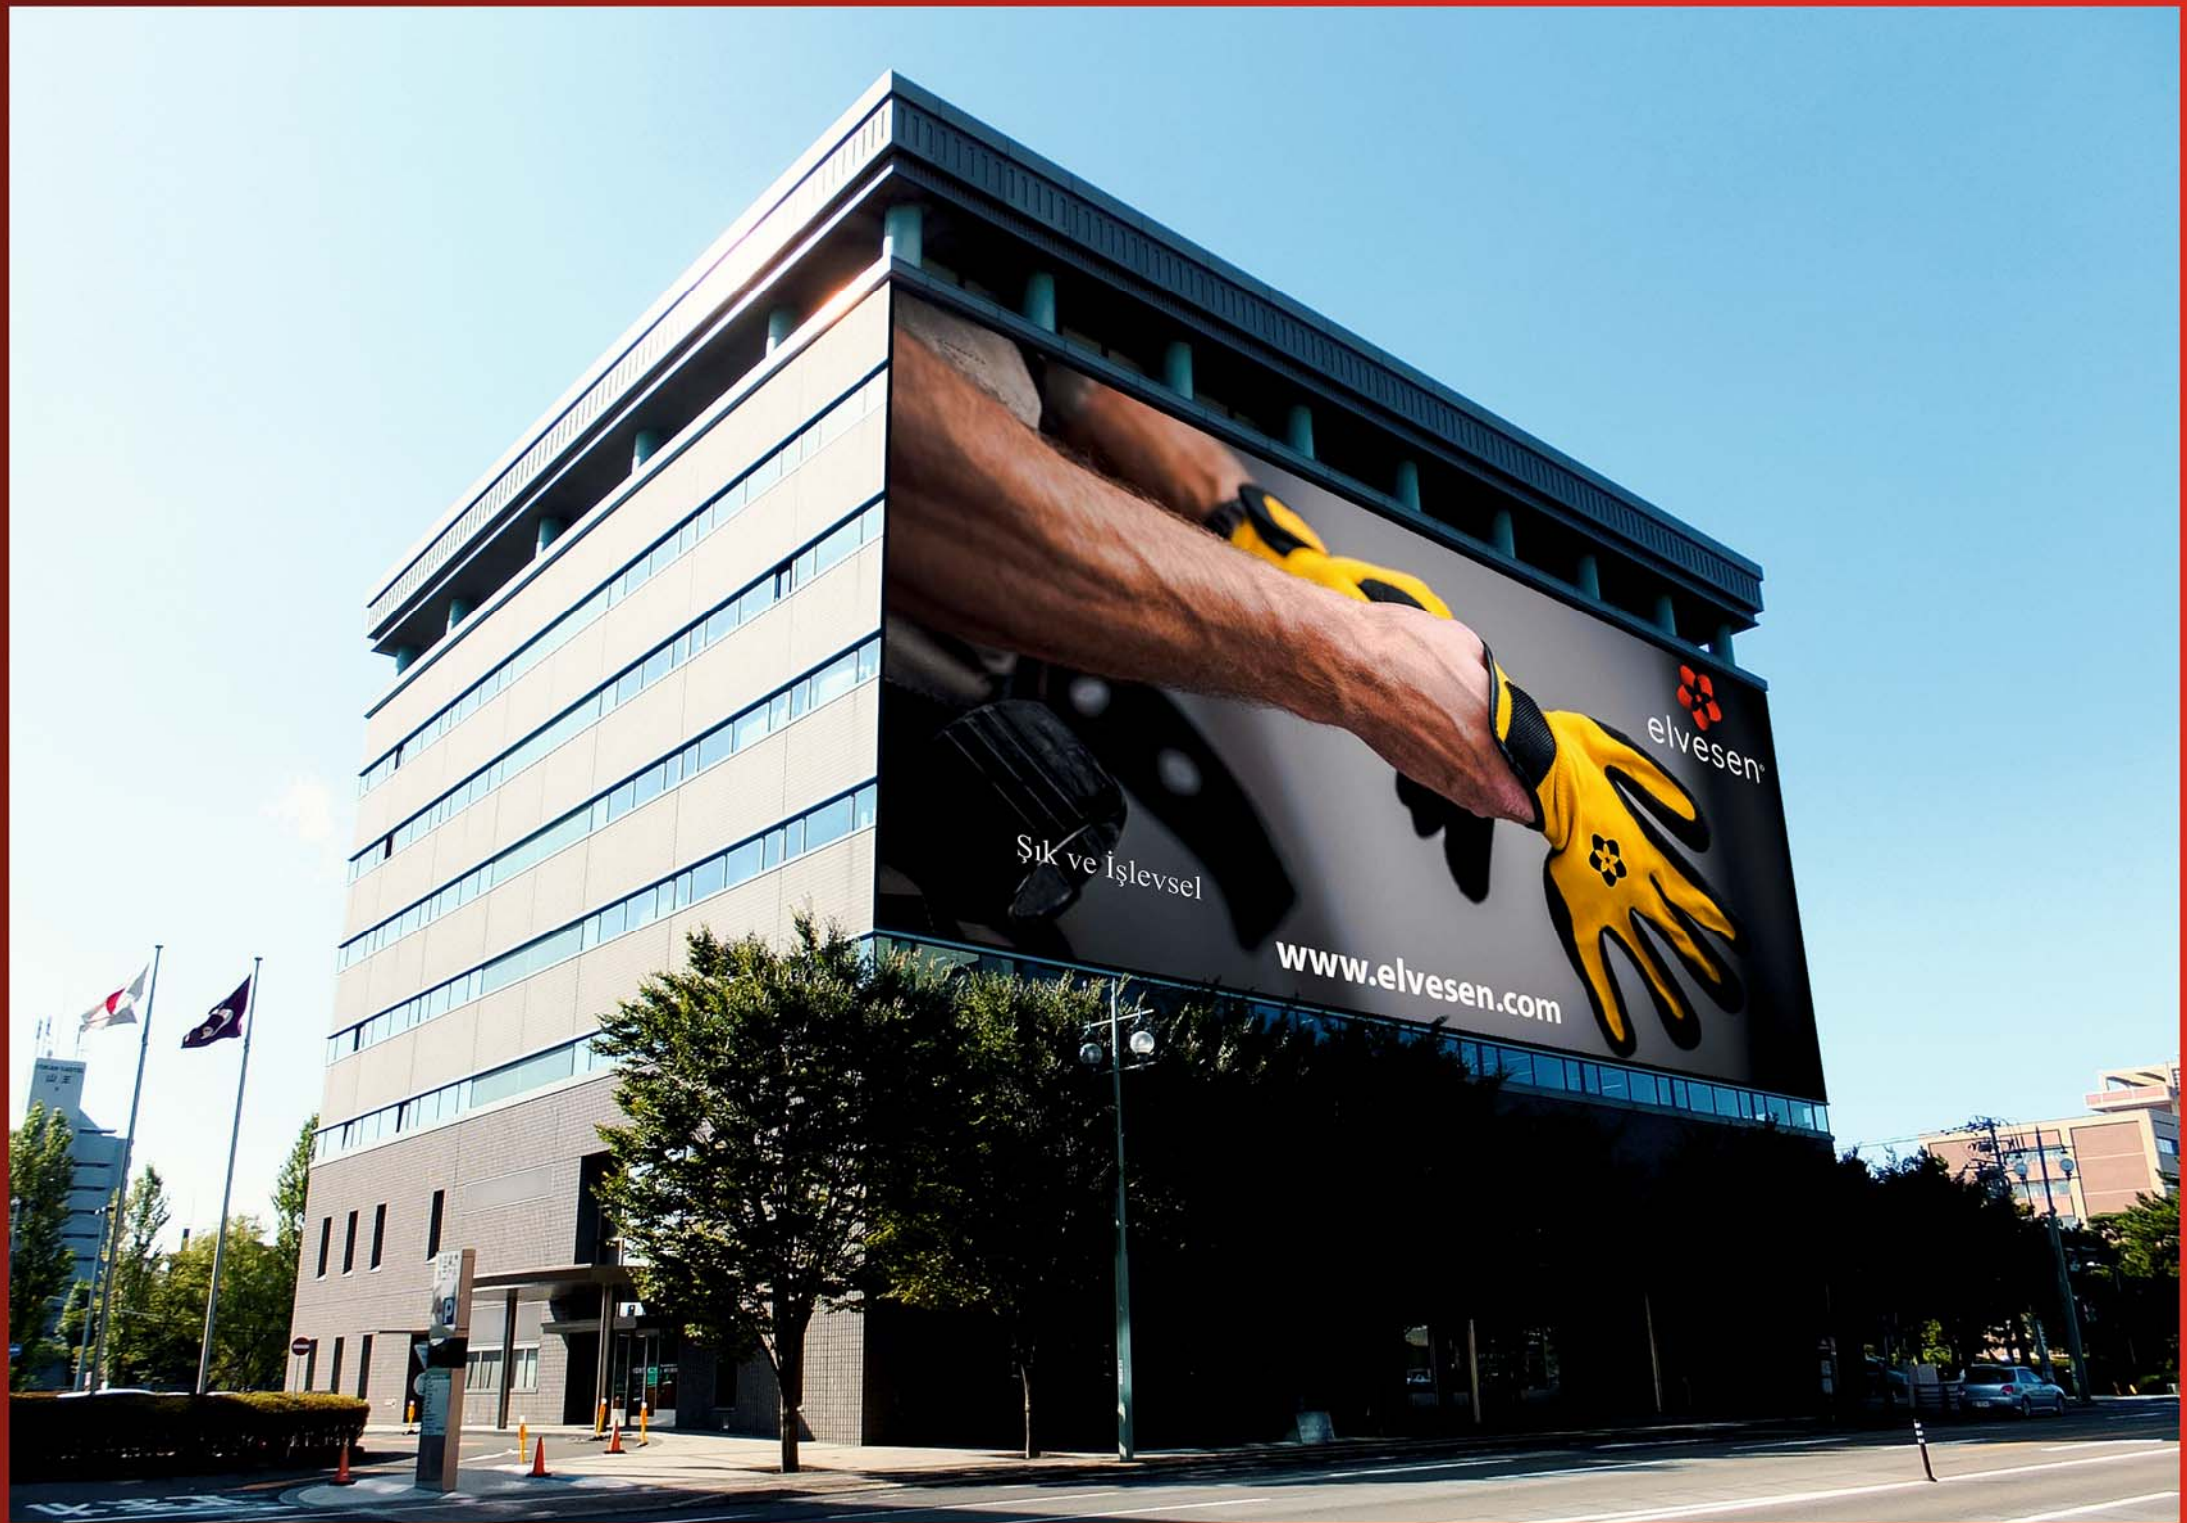

Şık ve İşlevsel

www.elvesen.com

elvesen